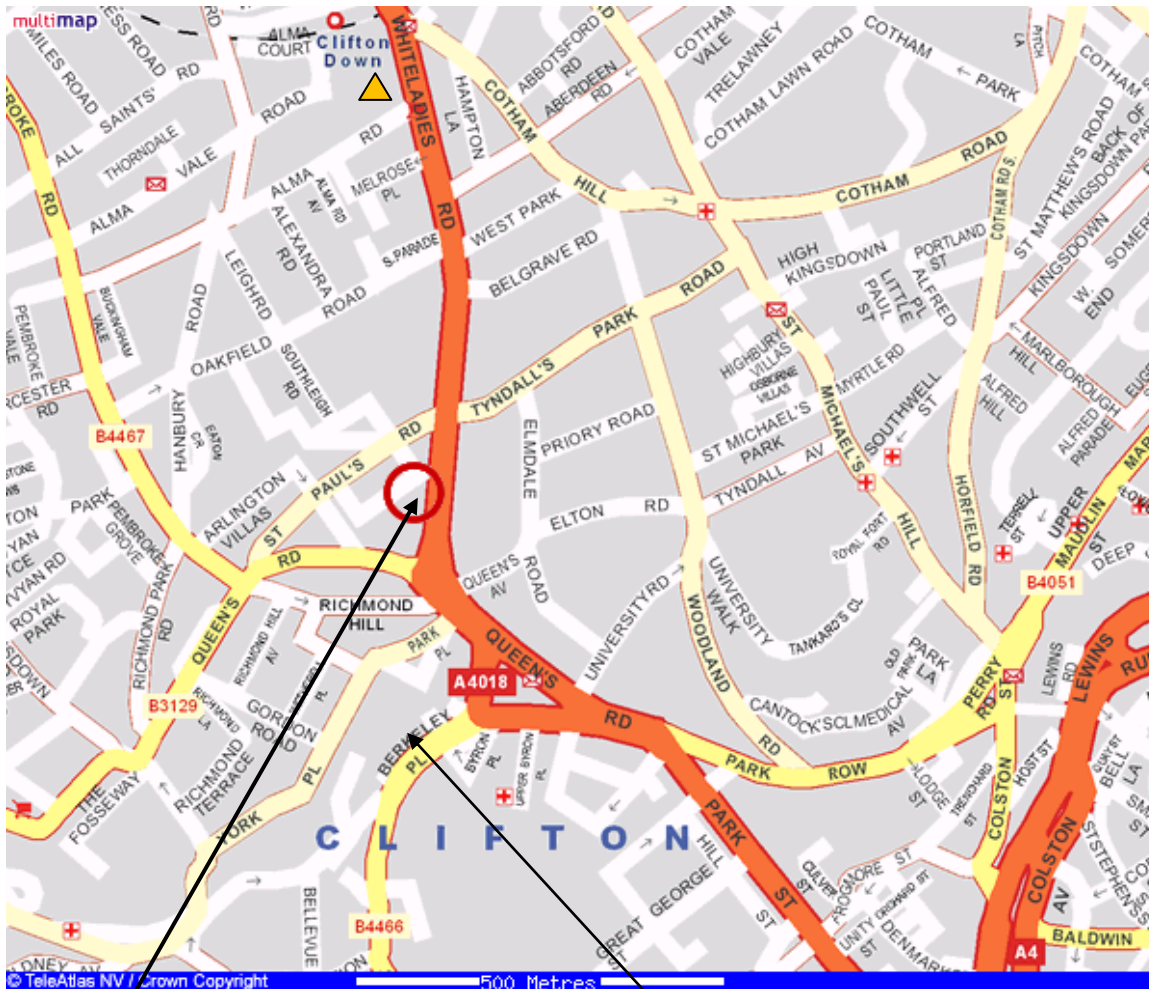

The Clifton Practice

The Clifton Practice
8-10 Whiteladies Road
Clifton
Bristol
BS8 1PD
Tel: 0117 317 9278

Suggested Parking:
West End Multi-storey car park at
the top of Jacob's Wells Road
(B4466).
*The practice is only a few minutes
walk away.*

Clifton Down Shopping Centre
Whiteladies Road
Clifton

Car park access via Alma Road

Additional Details:
(Fees correct at time of going to press)

West End long stay car park
Address: Berkeley Place, Bristol
Postcode: BS8 1EH
Tel: 0117 922 2198

- Type: multi-storey - Spaces: 750
- Height restriction: 2.1m
- Maximum stay: no limit
- How to pay: pay on exit by cash or card
- Open every day, 8am to 6pm, up to:

1 hour: £1.50
2 hours: £2.50
3 hours: £3.50
4 hours: £5.50
Over 4 hours: £12

Evening, 6pm to 12midnight: £3.50
Overnight, 6pm to 9am: £4.50
(Fees correct at time of going to press)